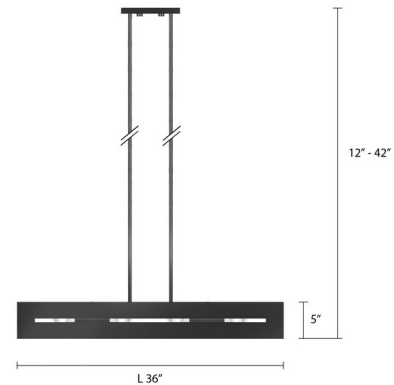

Specifications

COLOR Brushed Nickel
BODY FINISH Brushed Nickel
WATTAGE 240W
DIMMER Standard 120V
DIMENSIONS 36"L x 8"W x 12"H
BULB NOT INCLUDED 4 x T10/Medium (E26)/60W/120V Incandescent
OTHER BULB OPTIONS 4 x A19/Medium (E26)/120V Incandescent
4 x A19/Medium (E26)/120V LED
4 x Edison/Medium (E26)/120V Incandescent
4 x Edison/Medium (E26)/120V LED
4 x G25/Medium (E26)/120V Incandescent
4 x G25/Medium (E26)/120V LED
4 x T10/Medium (E26)/120V LED
COUNTRY OF ORIGIN China

Technical Information

PRODUCT DIMENSIONS Adjustable Height: 12" to 42"

Shown in brushed nickel / brushed nickel

CLICK TO VIEW PRODUCT

Notes: