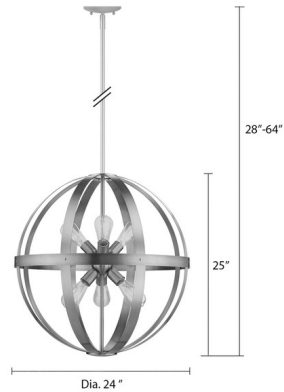

Lightology

lightology.com
866-954-4489
10-10-25

Project: _____

Company: _____

Location: _____ Fixture Type: _____

SPEC #: **LVX978744**

Approved On: _____ Approved By: _____

Stoneridge Globe Pendant By Livex Lighting

Description

Steel straps are curved and fastened by rivets to create the Stoneridge Globe Pendant. The lamp cluster, reminiscent of mid-century sputnik chandeliers, is finished in Antique Brass (for Antique Brass exterior) or Brushed Nickel (for other exterior finishes). Embodying both rustic and modern styles, this pendant is an eye-catching piece for contemporary, retro, or transitional spaces. Suitable for outdoor covered locations.

Specifications

COLOR	N/A
BODY FINISH	Textured Black
WATTAGE	360W
DIMMER	Standard 120V
DIMENSIONS	24"W x 28"H
BULB NOT INCLUDED	6 x Edison/Medium (E26)/60W/120V Incandescent
OTHER BULB OPTIONS	6 x Edison/Medium (E26)/120V LED 6 x A19/Medium (E26)/120V Incandescent 6 x A19/Medium (E26)/120V LED 6 x G25/Medium (E26)/120V Incandescent 6 x G25/Medium (E26)/120V LED
COUNTRY OF ORIGIN	China

Technical Information

PRODUCT DIMENSIONS Adjustable Overall Height: 28" to 64"

Shown in textured black

CLICK TO VIEW PRODUCT

Notes: