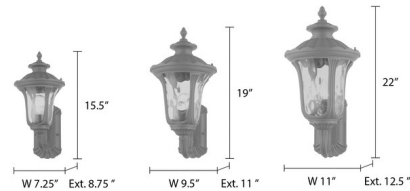

Lightology

lightology.com
866-954-4489
05-17-26

Project: _____
 Company: _____
 Location: _____ Fixture Type: _____
 SPEC #: **LVX978935**
 Approved On: _____ Approved By: _____

Oxford Outdoor Upward Wall Sconce By Livex Lighting

Description

The Oxford Outdoor Upward Wall Sconce brings classic style to your outdoor space. Made of cast aluminum, it features a handsome antique-style wall plate and a lantern lifted up by a decorative arm. The textured water glass casts an appealing light and lends vintage charm.

Shown in textured black / clear

Specifications

COLOR	Clear
BODY FINISH	Textured Black
WATTAGE	100W
DIMMER	Standard 120V
DIMENSIONS	7.25"W x 15.5"H x 8.75"D
BULB NOT INCLUDED	1 x A19/Medium (E26)/100W/120V Incandescent
OTHER BULB OPTIONS	1 x A19/Medium (E26)/120V LED
COUNTRY OF ORIGIN	China

Technical Information

PRODUCT DIMENSIONS	Backplate: 4.5"W x 8.5"H
--------------------	--------------------------

CLICK TO VIEW PRODUCT

Notes: