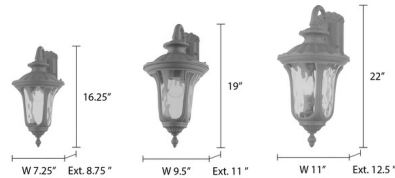

Lightology

lightology.com
866-954-4489
04-27-26

Project: _____

Company: _____

Location: _____ Fixture Type: _____

SPEC #: **LVX978936**

Approved On: _____ Approved By: _____

Oxford Outdoor Downward Wall Sconce By Livex Lighting

Description

The Oxford Outdoor Downward Wall Sconce brings classic style to your outdoor space. Made of cast aluminum with a textured black finish, it features a handsome antique-style wall plate and lantern with a decorative arm. The water glass casts an appealing light and lends vintage charm.

Shown in textured black / clear

Specifications

COLOR Clear
 BODY FINISH Textured Black
 WATTAGE 100W
 DIMMER Standard 120V
 DIMENSIONS 7.25"W x 16.25"H x 8.75"D
 BULB NOT INCLUDED 1 x A19/Medium (E26)/100W/120V Incandescent
 OTHER BULB OPTIONS 1 x A19/Medium (E26)/120V LED
 COUNTRY OF ORIGIN China

Technical Information

PRODUCT DIMENSIONS Backplate: 4.5"W x 8.5"H

CLICK TO VIEW PRODUCT

Notes: