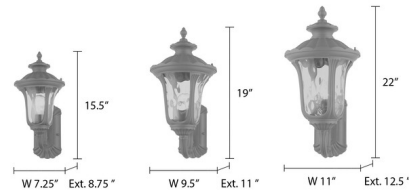

Lightology

lightology.com
866-954-4489
07-14-25

Project: _____

Company: _____

Location: _____ Fixture Type: _____

SPEC #: **LVX978944**

Approved On: _____ Approved By: _____

Oxford Outdoor Upward Wall Sconce By Livex Lighting

Description

The Oxford Outdoor Upward Wall Sconce brings classic style to your outdoor space. Made of cast aluminum, it features a handsome antique-style wall plate and a lantern lifted up by a decorative arm. The textured water glass casts an appealing light and lends vintage charm.

Shown in textured black / clear

Specifications

COLOR Clear
BODY FINISH Textured Black
WATTAGE 180W
DIMMER Standard 120V
DIMENSIONS 11"W x 22"H x 12.5"D
BULB NOT INCLUDED 3 x B10/Candelabra (E12)/60W/120V Incandescent
OTHER BULB OPTIONS 3 x B10/Candelabra (E12)/120V LED
COUNTRY OF ORIGIN China

Technical Information

PRODUCT DIMENSIONS Backplate: 5.25"W x 10"H

CLICK TO VIEW PRODUCT

Notes: