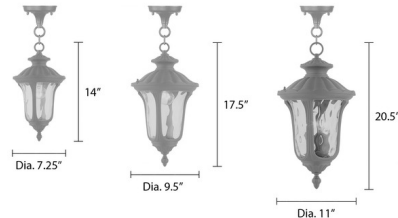

Lightology

lightology.com
866-954-4489
07-12-25

Project: _____

Company: _____

Location: _____ Fixture Type: _____

SPEC #: **LVX978947**

Approved On: _____ Approved By: _____

Oxford Outdoor Pendant By Livex Lighting

Description

Introduce vintage charm into your outdoor space with this Oxford Pendant which features an antique-style lantern design and clear, textured water glass. Suitable for covered outdoor spaces. Note: Textured White finish is not available in all sizes.

Shown in textured black / clear

Specifications

COLOR	Clear
BODY FINISH	Textured Black
WATTAGE	180W
DIMMER	Standard 120V
DIMENSIONS	11"W x 20.5"H
BULB NOT INCLUDED	3 x B10/Candelabra (E12)/60W/120V Incandescent
OTHER BULB OPTIONS	3 x B10/Candelabra (E12)/120V LED
COUNTRY OF ORIGIN	China