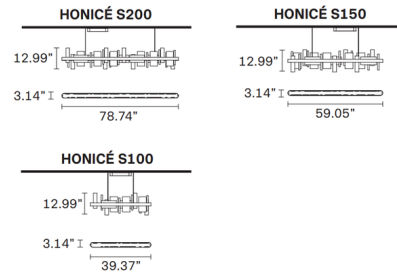

### Description

The Honice Linear Pendant features rectangular natural onyx diffusers of different sizes. They are vertically and horizontally attached to linear frame with curved endings. The frame is made of a band of metal with an opaque gold finish. The ensemble is suspended from a cable. Choose between a small and medium pendant size. ETL listed.

### Specifications

COLOR . . . . . Onyx  
 BODY FINISH . . . . . Matte Gold  
 WATTAGE . . . . . 21.1W  
 DIMMER . . . . . 0-10V  
 DIMENSIONS . . . . . 39.37"L x 3.14"W x 12.99"H  
 INTEGRATED LED MODULE . . . . . 1 x LED/21.1W/120V LED

### Technical Information

PRODUCT DIMENSIONS . . . . . Cable Length : 59"  
 COLOR RENDERING . . . . . 95 CRI  
 LAMP COLOR . . . . . 3000K  
 LUMENS/WATT . . . . . 92.13  
 LUMINOUS FLUX . . . . . 1944 lumens