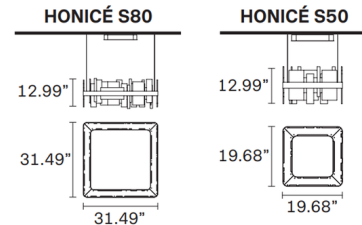

By Masiero

Description

The Honice Pendant features rectangular natural onyx diffusers of different sizes. They are vertically and horizontally attached to a square frame with curved corners. The frame is made of a band of metal with an opaque gold finish. The ensemble is suspended from a cable. Choose between a small and medium pendant size. ETL listed.

Shown in matte gold / onyx

Specifications

COLOR Onyx
BODY FINISH Matte Gold
WATTAGE 60.9W
DIMMER 0-10V
DIMENSIONS 31.49"W x 12.99"H x 31.49"D
INTEGRATED LED MODULE 1 x LED/60.85W/120V LED

Technical Information

PRODUCT DIMENSIONS Cable Length : 59"
COLOR RENDERING 95 CRI
LAMP COLOR 3000K
LUMENS/WATT 85.19
LUMINOUS FLUX 5184 lumens

CLICK TO VIEW PRODUCT

Notes: