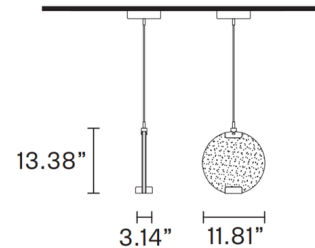

By Masiero

Description

The Horo Pendant features a large and small tinted circular prism glass diffuser with a brass frame. The larger circle, suspended from a cable, has an 11.81 inch diameter and a soft inviting glow. The smaller circle acts as a spotlight perpendicularly attached to the larger circle's perimeter and pointing down. Choose between 5 different glass tints. ETL listed.

Shown in brushed brass / pink

Specifications

COLOR Pink
BODY FINISH Brushed Brass
WATTAGE 14.4W
DIMMER Not Dimmable
DIMENSIONS 11.81"W x 13.38"H x 3.14"D
INTEGRATED LED MODULE 1 x LED/14.4W/120V LED

Technical Information

PRODUCT DIMENSIONS Cable Length : 47"
COLOR RENDERING 95 CRI
LAMP COLOR 3000K
LUMENS/WATT 90.00
LUMINOUS FLUX 1296 lumens

CLICK TO VIEW PRODUCT

Notes: