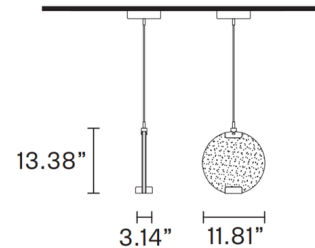

CLICK TO VIEW PRODUCT

Notes: