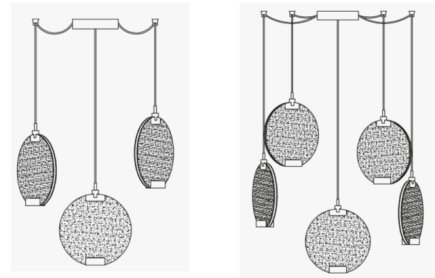

Lightology

lightology.com
866-954-4489
05-17-26

Project: _____

Company: _____

Location: _____ Fixture Type: _____

SPEC #: **MSR979108**

Approved On: _____ Approved By: _____

Horo Multi Light Pendant By Masiero

Description

The Horo Multi Light Pendant features three tinted circular prism glass diffusers with a soft inviting glow. Each diffuser has a Brass frame suspended from a 47 inch cable. Each cable is connected to a central canopy but comes with a hook as a second point of attachment to the ceiling. The hook ceiling location is completely customizable, allowing you to create a unique final composition. Choose between 5 different glass tints in a 3-light or 5-light option. ETL listed.

Shown in brushed brass / green

13.38" 3.14" 11.81" 13.38" 3.14" 11.81"

Specifications

COLOR Green
BODY FINISH Brushed Brass
WATTAGE 43.2W
DIMMER 0-10V
DIMENSIONS 47.24"L x 11.81"W x 13.38"H
INTEGRATED LED MODULE 3 x LED/14.4W/120V LED

Technical Information

PRODUCT DIMENSIONS Cable Length : 47"
COLOR RENDERING 95 CRI
LAMP COLOR 3000K
LUMENS/WATT 270.00
LUMINOUS FLUX 3888 lumens

CLICK TO VIEW PRODUCT

Notes: