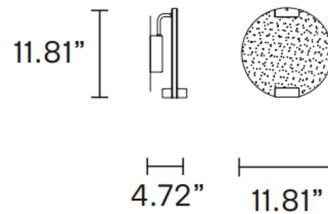

### Description

The Horo Wall Sconce features a large and small tinted circular prism glass diffuser with a brass frame. The larger circle has an 11.81 inch diameter and a soft inviting glow. The smaller circle is perpendicularly attached at the bottom of the larger circle's perimeter and acts as a spotlight pointing down. Choose between 5 different glass tints. ETL listed.

### Specifications

COLOR . . . . . Light Blue Glass  
BODY FINISH . . . . . Brushed Brass  
WATTAGE . . . . . 14.4W  
DIMMER . . . . . 0-10V  
DIMENSIONS . . . . . 11.81"W x 11.81"H x 4.72"D  
INTEGRATED LED MODULE . . . . . 1 x LED/14.4W/120V LED