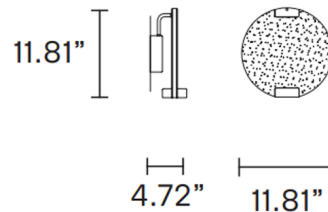

Description

The Horo Wall Sconce features a large and small tinted circular prism glass diffuser with a brass frame. The larger circle has an 11.81 inch diameter and a soft inviting glow. The smaller circle is perpendicularly attached at the bottom of the larger circle's perimeter and acts as a spotlight pointing down. Choose between 5 different glass tints. ETL listed.

Shown in brushed brass / light blue glass

Specifications

COLOR	Light Blue Glass
BODY FINISH	Brushed Brass
WATTAGE	14.4W
DIMMER	0-10V
DIMENSIONS	11.81"W x 11.81"H x 4.72"D
INTEGRATED LED MODULE	1 x LED/14.4W/120V LED