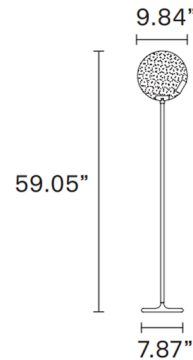

Lightology

lightology.com
866-954-4489
07-09-26

Project: _____

Company: _____

Location: _____ Fixture Type: _____

SPEC #: **MSR979124**

Approved On: _____ Approved By: _____

Horo Floor Lamp By Masiero

Description

The Horo Floor Lamp features a large and small tinted circular prism glass diffuser with a brass frame. The larger circle, mounted on a brushed brass stand, has an 11.81 inch diameter and a soft inviting glow. The smaller circle acts as a spotlight perpendicularly attached to the larger circle's perimeter. Choose between 5 different glass tints. On/off button included. CE listed.

Shown in brushed brass / light blue glass

Specifications

COLOR Light Blue Glass
BODY FINISH Brushed Brass
WATTAGE 14.4W
DIMMER Not Included
DIMENSIONS 9.84"W x 59.05"H x 7.87"D
INTEGRATED LED MODULE 1 x LED/14.4W/120V LED

Technical Information

COLOR RENDERING 95 CRI
LAMP COLOR 3000K
LUMENS/WATT 90.00
LUMINOUS FLUX 1296 lumens

CLICK TO VIEW PRODUCT

Notes: