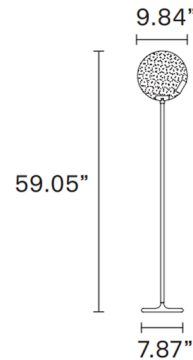

Lightology

lightology.com
866-954-4489
04-24-26

Project: _____

Company: _____

Location: _____ Fixture Type: _____

SPEC #: **MSR979124**

Approved On: _____ Approved By: _____

Horo Floor Lamp By Masiero

Description

The Horo Floor Lamp features a large and small tinted circular prism glass diffuser with a brass frame. The larger circle, mounted on a brushed brass stand, has an 11.81 inch diameter and a soft inviting glow. The smaller circle acts as a spotlight perpendicularly attached to the larger circle's perimeter. Choose between 5 different glass tints. On/off button included. CE listed.

Shown in brushed brass / light blue glass

Specifications

COLOR Light Blue Glass
BODY FINISH Brushed Brass
WATTAGE 14.4W
DIMMER Not Included
DIMENSIONS 9.84"W x 59.05"H x 7.87"D
INTEGRATED LED MODULE 1 x LED/14.4W/120V LED

Technical Information

COLOR RENDERING 95 CRI
LAMP COLOR 3000K
LUMENS/WATT 90.00
LUMINOUS FLUX 1296 lumens

CLICK TO VIEW PRODUCT

Notes: