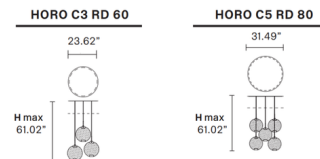

### Specifications

COLOR . . . . . Smoky Glass  
BODY FINISH . . . . . Brushed Brass  
WATTAGE . . . . . 43.2W  
DIMMER . . . . . 0-10V  
DIMENSIONS . . . . . 23.62"W x 61.02"H  
INTEGRATED LED MODULE . . . . . 3 x LED/14.4W/120V LED

### Technical Information

PRODUCT DIMENSIONS . . . . . Maximum Overall Height: 61.02"  
COLOR RENDERING . . . . . 95 CRI  
LAMP COLOR . . . . . 3000K  
LUMENS/WATT . . . . . 270.00  
LUMINOUS FLUX . . . . . 3888 lumens