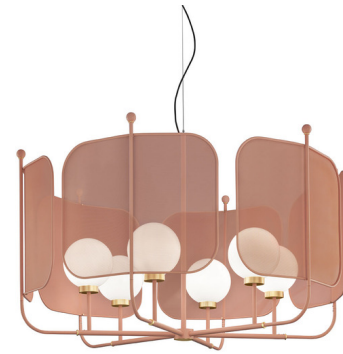

Lightology

lightology.com
866-954-4489
04-25-26

Project: _____

Company: _____

Location: _____ Fixture Type: _____

SPEC #: **MSR979146**

Approved On: _____ Approved By: _____

Papilio Large Chandelier

By Masiero

Description

The Papilio Chandelier features painted metal shades attached to a cluster of white spheroid glass diffusers in the middle. This ensemble is suspended from a cable. Choose between a set of 5 or 6 diffusers and shades. The shades come in five different finishes. ETL listed.

Shown in antique pink / white

Specifications

COLOR White
BODY FINISH Antique Pink
WATTAGE 240W
DIMMER Standard 120V
DIMENSIONS 53.14"W x 33.85"H x 53.14"D
BULB NOT INCLUDED 6 x B10/Candelabra (E12)/40W/120V Incandescent
OTHER BULB OPTIONS 6 x B10/Candelabra (E12)/120V LED

Technical Information

PRODUCT DIMENSIONS Cable Length : 59"
LAMP COLOR 3000K

CLICK TO VIEW PRODUCT

Notes: