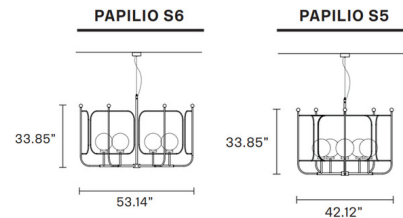

By Masiero

Description

The Papilio Chandelier features painted metal shades attached to a cluster of white spheroid glass diffusers in the middle. This ensemble is suspended from a cable. Choose between a set of 5 or 6 diffusers and shades. The shades come in five different finishes. ETL listed.

Shown in antique pink / white

Specifications

COLOR White
BODY FINISH Antique Pink
WATTAGE 240W
DIMMER Standard 120V
DIMENSIONS 53.14"W x 33.85"H x 53.14"D
BULB NOT INCLUDED 6 x B10/Candelabra (E12)/40W/120V Incandescent
OTHER BULB OPTIONS 6 x B10/Candelabra (E12)/120V LED

Technical Information

PRODUCT DIMENSIONS Cable Length : 59"
LAMP COLOR 3000K

CLICK TO VIEW PRODUCT

Notes: