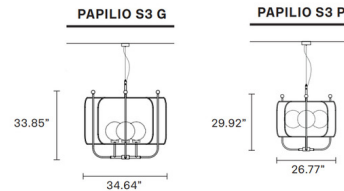

### Description

The Papilio Chandelier features three painted metal shades attached to a cluster of three white spheroid glass diffusers in the middle. This ensemble is suspended from a cable. The metal shades come in two different sizes and five different finishes. ETL listed.

### Specifications

COLOR . . . . . White  
 BODY FINISH . . . . . Forest Green  
 WATTAGE . . . . . 120W  
 DIMMER . . . . . Standard 120V  
 DIMENSIONS . . . . . 26.77"W x 29.92"H x 26.37"D  
 BULB NOT INCLUDED . . . . . 3 x B10/Candelabra (E12)/40W/120V Incandescent  
 OTHER BULB OPTIONS . . . . . 3 x B10/Candelabra (E12)/120V LED

### Technical Information

PRODUCT DIMENSIONS . . . . . Cable Length : 59"  
 LAMP COLOR . . . . . 3000K

CLICK TO VIEW PRODUCT

Notes: