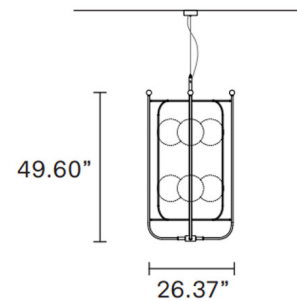

Specifications

COLOR White
BODY FINISH Burgundy
WATTAGE 240W
DIMMER Standard 120V
DIMENSIONS 26.37"W x 49.6"H x 26.37"D
BULB NOT INCLUDED 6 x B10/Candelabra (E12)/40W/120V Incandescent
OTHER BULB OPTIONS 6 x B10/Candelabra (E12)/120V LED

Technical Information

PRODUCT DIMENSIONS Cable Length : 59"
LAMP COLOR 3000K

Shown in burgundy / white

CLICK TO VIEW PRODUCT

Notes: