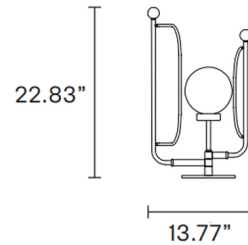

By Masiero

Description

The Papilio Table Lamp features a white glass sphere diffuser mounted between a small and large metal screen. ETL listed.

Shown in embossed black / white

Specifications

COLOR White
BODY FINISH Embossed Black
WATTAGE 40W
DIMMER N/A
DIMENSIONS 13.77"W x 22.83"H x 13.77"D
BULB NOT INCLUDED 1 x B10/Candelabra (E12)/40W/120V Incandescent
OTHER BULB OPTIONS 1 x B10/Candelabra (E12)/120V LED