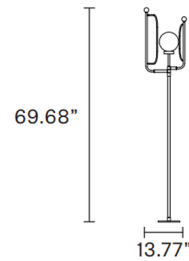

Description

The Papilio Floor Lamp features a white glass sphere diffuser mounted between a small and large metal screen. Choose between 5 different metal finishes. ETL listed.

Shown in embossed black / white

Specifications

COLOR White
BODY FINISH Embossed Black
WATTAGE 40W
DIMMER N/A
DIMENSIONS 13.77"W x 69.68"H x 13.77"D
BULB NOT INCLUDED 1 x B10/Candelabra (E12)/40W/120V Incandescent
OTHER BULB OPTIONS 1 x B10/Candelabra (E12)/120V LED