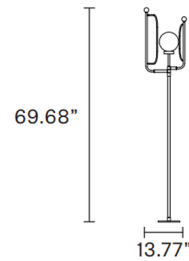

Description

The Papilio Floor Lamp features a white glass sphere diffuser mounted between a small and large metal screen. Choose between 5 different metal finishes. ETL listed.

Shown in embossed black / white

Specifications

COLOR	White
BODY FINISH	Embossed Black
WATTAGE	40W
DIMMER	N/A
DIMENSIONS	13.77"W x 69.68"H x 13.77"D
BULB NOT INCLUDED	1 x B10/Candelabra (E12)/40W/120V Incandescent
OTHER BULB OPTIONS	1 x B10/Candelabra (E12)/120V LED