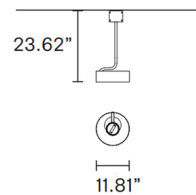

SOUND S1

CLICK TO VIEW PRODUCT

Notes: