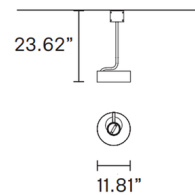

Lightology

lightology.com
866-954-4489
05-19-26

Project: _____

Company: _____

Location: _____ Fixture Type: _____

SPEC #: **MSR979200**

Approved On: _____ Approved By: _____

Sound S1 Pendant

By Masiero

Description

The Sound S1 Pendant features a circular metal band that wraps around a smaller diffused lens. This shade is suspended from an elegantly curved metal rod. Available finishes are Brushed Gold or a combination of Matte Black and Brushed Brass. Available with halogen or LED lamp options. ETL Listed.

Specifications

COLOR . . . . . Diffused Lens
BODY FINISH . . . . . Brushed Gold
WATTAGE 3W
DIMMER 0-10V
DIMENSIONS . . . . . 11.81"W x 23.62"H x 11.81"D
INTEGRATED LED MODULE . . . . . 1 x LED/3W/120V LED

Technical Information

COLOR RENDERING . . . . . 90 CRI
LAMP COLOR 3000K
LUMENS/WATT 141.67
LUMINOUS FLUX . . . . . 425 lumens

Notes:

SOUND S1

CLICK TO VIEW PRODUCT