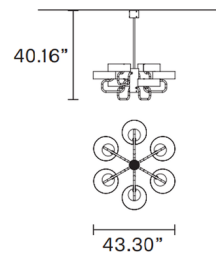

SOUND S6

CLICK TO VIEW PRODUCT

Notes: