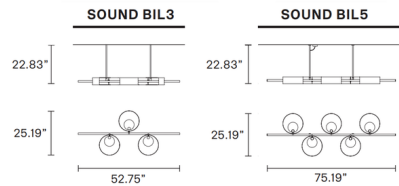

Description

This Sound Linear Chandelier features a circular metal band that wraps around a smaller diffused lens. Choose between a cluster of 3 or 5 circles. Available finishes are Brushed Gold or a combination of Matte Black and Brushed Brass. Available with halogen or LED lamp options. ETL Listed.

Shown in brushed gold / diffused lens

Specifications

COLOR Diffused Lens
 BODY FINISH Brushed Gold
 WATTAGE 72W
 DIMMER 0-10V
 DIMENSIONS 75.19"W x 22.83"H x 25.19"D
 INTEGRATED LED MODULE 5 x LED/14.4W/120V LED

Technical Information

PRODUCT DIMENSIONS Cable Length: 59"
 LAMP COLOR 3000K

CLICK TO VIEW PRODUCT

Notes: