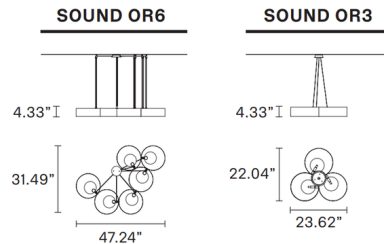

Description

This Sound Multi Light Pendant features a set of circular metal bands. Choose between a cluster of 3 or 6 circles. Available finishes are Brushed Gold or a combination of Matte Black and Brushed Brass. Available with halogen or LED lamp options. ETL Listed.

Shown in brushed gold / diffused lens

Specifications

COLOR Diffused Lens
 BODY FINISH Brushed Gold
 WATTAGE 25.2W
 DIMMER 0-10V
 DIMENSIONS 23.62"W x 4.33"H x 22.04"D
 INTEGRATED LED MODULE 3 x LED/8.4W/120V LED

Technical Information

PRODUCT DIMENSIONS Cable Length : 59"
 COLOR RENDERING 90 CRI
 LAMP COLOR 3000K
 LUMENS/WATT 141.07
 LUMINOUS FLUX 1185 lumens

CLICK TO VIEW PRODUCT

Notes: