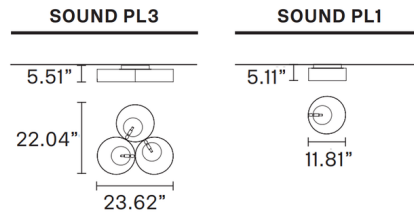

CLICK TO VIEW PRODUCT

Notes: