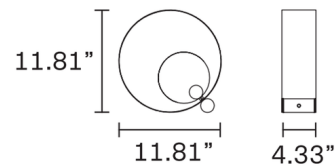

Shown in brushed gold / diffused lens

Specifications

COLOR Diffused Lens
BODY FINISH Brushed Gold
WATTAGE 6W
DIMMER Not Included
DIMENSIONS 11.81"W x 11.81"H x 4.33"D
INTEGRATED LED MODULE 1 x LED/6W/120V LED