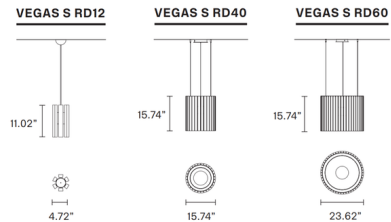

Description

The Vegas Pendant features a metal frame and a shade composed of vertical strips of rock textured glass. The medium and large sizes are 0-10V dimmable, but the small size is not dimmable. ETL listed.

Shown in champagne / transparent glass

Specifications

COLOR Transparent Glass
BODY FINISH Champagne
WATTAGE 5.4W
DIMMER Not Dimmable
DIMENSIONS 47.24"L x 4.72"W x 11.02"H x 4.72"D
INTEGRATED LED MODULE 1 x LED/5.4W/120V LED

Technical Information

PRODUCT DIMENSIONS Cable Length : 59"
COLOR RENDERING 90 CRI
LAMP COLOR 3000K
LUMENS/WATT 127.41
LUMINOUS FLUX 688 lumens

CLICK TO VIEW PRODUCT

Notes: