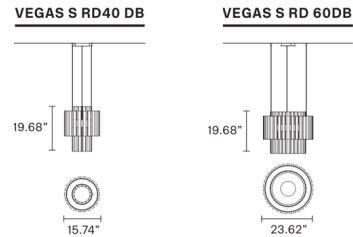

Description

This Vegas Pendant features a metal frame and a two tiers shade composed of vertical strips of rock textured glass. 0-10V dimmable. ETL listed.

Shown in champagne / transparent glass

Specifications

COLOR Transparent Glass
BODY FINISH Champagne
WATTAGE 21W
DIMMER 0-10V
DIMENSIONS 15.74"W x 19.68"H x 15.74"D
INTEGRATED LED MODULE 1 x LED/21W/120V LED

Technical Information

PRODUCT DIMENSIONS Cable Length : 59"
COLOR RENDERING 95 CRI
LAMP COLOR 3000K
LUMENS/WATT 90.00
LUMINOUS FLUX 1890 lumens