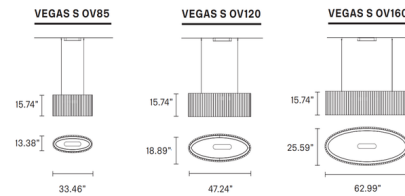

Description

The Vegas Oval Chandelier features a metal frame and a shade composed of vertical strips of rock textured glass. Choose between 3 different sizes. Requires a special rated junction box for fixtures weighing over 50 pounds. ETL listed.

Shown in champagne / transparent glass

Specifications

COLOR Transparent Glass
 BODY FINISH Champagne
 WATTAGE 37.5W
 DIMMER 0-10V
 DIMENSIONS 33.46"W x 15.74"H x 13.38"D
 INTEGRATED LED MODULE 1 x LED/37.5W/120V LED

Technical Information

PRODUCT DIMENSIONS Cable Length : 59"
 COLOR RENDERING 95 CRI
 LAMP COLOR 3000K
 LUMENS/WATT 89.28
 LUMINOUS FLUX 3348 lumens

CLICK TO VIEW PRODUCT

Notes: