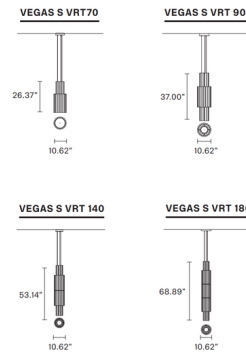

### Description

The Vegas Vertical Pendant features a metal frame and a shade composed of vertical strips of rock textured glass. ETL listed.

Shown in champagne / transparent glass

### Specifications

COLOR . . . . . Transparent Glass  
 BODY FINISH . . . . . Champagne  
 WATTAGE . . . . . 21W  
 DIMMER . . . . . 0-10V  
 DIMENSIONS . . . . . 10.62"W x 26.37"H  
 INTEGRATED LED MODULE . . . . . 1 x LED/21W/120V LED

### Technical Information

PRODUCT DIMENSIONS . . . . . Cable Length : 59"  
 COLOR RENDERING . . . . . 95 CRI  
 LAMP COLOR . . . . . 3000K  
 LUMENS/WATT . . . . . 90.00  
 LUMINOUS FLUX . . . . . 1890 lumens