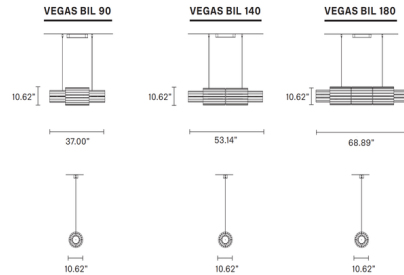

Description

The Vegas Linear Pendant features a metal frame and a shade composed of horizontal strips of rock textured glass. Choose between 3 different lengths. ETL listed.

Shown in champagne / transparent glass

Specifications

COLOR Transparent Glass
BODY FINISH Champagne
WATTAGE 41W
DIMMER 0-10V
DIMENSIONS 37"L x 10.62"W x 10.62"H
INTEGRATED LED MODULE 1 x LED/41W/120V LED

Technical Information

PRODUCT DIMENSIONS Cable Length: 59"
COLOR RENDERING 95 CRI
LAMP COLOR 3000K
LUMENS/WATT 89.56
LUMINOUS FLUX 3672 lumens