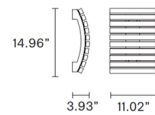

VEGAS A P VRT