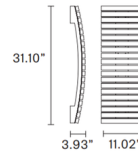

VEGAS A G VRT