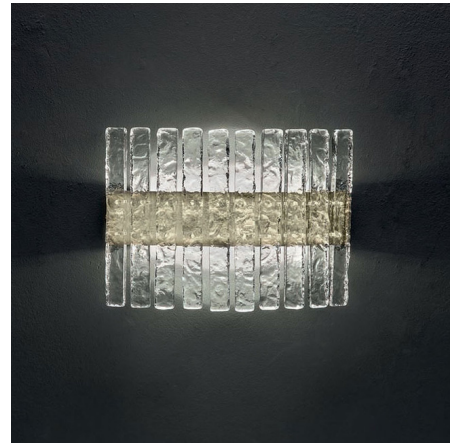

Lightology

lightology.com
866-954-4489
04-24-26

Project: _____

Company: _____

Location: _____ Fixture Type: _____

SPEC #: **MSR979381**

Approved On: _____ Approved By: _____

Vegas Wall Sconce By Masiero

Description

The Vegas Wall Sconce features a metal frame and a shade composed of vertical strips of rock textured glass. Choose between a small and medium width. ETL listed.

Shown in champagne / transparent glass

Specifications

COLOR Transparent Glass
BODY FINISH Champagne
WATTAGE 7W
DIMMER Not Dimmable
DIMENSIONS 14.96"W x 11.02"H x 3.93"D
INTEGRATED LED MODULE 1 x LED/7W/120V LED

Technical Information

COLOR RENDERING 95 CRI
LAMP COLOR 3000K
LUMENS/WATT 92.57
LUMINOUS FLUX 648 lumens