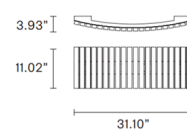

Lightology

lightology.com
866-954-4489
04-24-26

Project: _____

Company: _____

Location: _____ Fixture Type: _____

SPEC #: **MSR979381**

Approved On: _____ Approved By: _____

Vegas Wall Sconce By Masiero

Description

The Vegas Wall Sconce features a metal frame and a shade composed of vertical strips of rock textured glass. Choose between a small and medium width. ETL listed.

Specifications

COLOR . . . . . Transparent Glass
BODY FINISH . . . . . Champagne
WATTAGE 7W
DIMMER . . . . . Not Dimmable
DIMENSIONS . . . . . 14.96"W x 11.02"H x 3.93"D
INTEGRATED LED MODULE . . . . . 1 x LED/7W/120V LED

Technical Information

COLOR RENDERING . . . . . 95 CRI
LAMP COLOR 3000K
LUMENS/WATT 92.57
LUMINOUS FLUX . . . . . 648 lumens

VEGAS A G

CLICK TO VIEW PRODUCT

Notes: