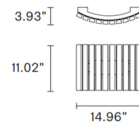

Lightology

lightology.com
866-954-4489
04-24-26

Project: _____

Company: _____

Location: _____ Fixture Type: _____

SPEC #: **MSR979381**

Approved On: _____ Approved By: _____

Vegas Wall Sconce By Masiero

Description

The Vegas Wall Sconce features a metal frame and a shade composed of vertical strips of rock textured glass. Choose between a small and medium width. ETL listed.

Specifications

COLOR . . . . . Transparent Glass
BODY FINISH . . . . . Champagne
WATTAGE 7W
DIMMER . . . . . Not Dimmable
DIMENSIONS . . . . . 14.96"W x 11.02"H x 3.93"D
INTEGRATED LED MODULE . . . . . 1 x LED/7W/120V LED

Technical Information

COLOR RENDERING . . . . . 95 CRI
LAMP COLOR 3000K
LUMENS/WATT 92.57
LUMINOUS FLUX . . . . . 648 lumens

VEGAS A P

CLICK TO VIEW PRODUCT

Notes: