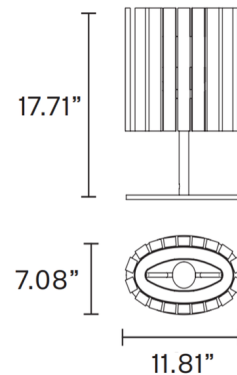

Specifications

COLOR Transparent Glass
BODY FINISH Champagne
WATTAGE 10.8W
DIMMER Not Included
DIMENSIONS 11.81"W x 17.71"H x 7.08"D
INTEGRATED LED MODULE 1 x LED/10.8W/120V LED

Technical Information

COLOR RENDERING 95 CRI
LAMP COLOR 3000K
LUMENS/WATT 90.00
LUMINOUS FLUX 972 lumens