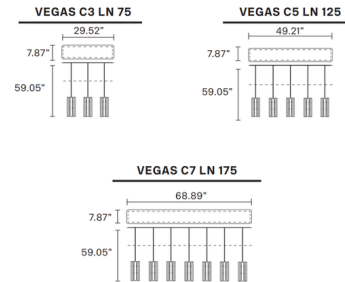

Description

The Vegas Linear Multi Light Pendant features a metal frame and a shade composed of vertical strips of rock textured glass. This fixture comes with 3, 5, or 7 shades hanging from a rectangular canopy. ETL listed.

Shown in champagne / transparent glass

Specifications

COLOR Transparent Glass
BODY FINISH Champagne
WATTAGE 16.2W
DIMMER 0-10V
DIMENSIONS 29.52"L x 7.87"W x 59.05"H
INTEGRATED LED MODULE 3 x LED/5.4W/120V LED

Technical Information

PRODUCT DIMENSIONS Max Cable Length: 47"
COLOR RENDERING 90 CRI
LAMP COLOR 3000K
LUMENS/WATT 382.22
LUMINOUS FLUX 2064 lumens

CLICK TO VIEW PRODUCT

Notes: