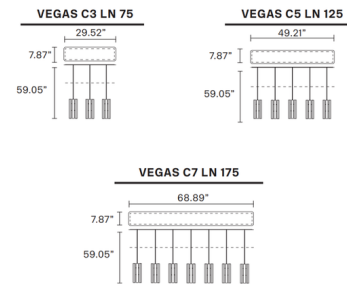

### Description

The Vegas Linear Multi Light Pendant features a metal frame and a shade composed of vertical strips of rock textured glass. This fixture comes with 3, 5, or 7 shades hanging from a rectangular canopy. ETL listed.

### Specifications

COLOR . . . . . Transparent Glass  
 BODY FINISH . . . . . Champagne  
 WATTAGE . . . . . 16.2W  
 DIMMER . . . . . 0-10V  
 DIMENSIONS . . . . . 29.52"L x 7.87"W x 59.05"H  
 INTEGRATED LED MODULE . . . . . 3 x LED/5.4W/120V LED

### Technical Information

PRODUCT DIMENSIONS . . . . . Max Cable Length: 47"  
 COLOR RENDERING . . . . . 90 CRI  
 LAMP COLOR . . . . . 3000K  
 LUMENS/WATT . . . . . 382.22  
 LUMINOUS FLUX . . . . . 2064 lumens