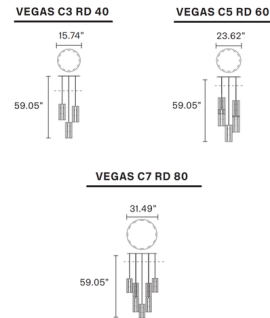

### Description

The Vegas Round Multi Light Pendant features a metal frame and a shade composed of vertical strips of rock textured glass. This fixture comes with 3, 5, or 7 shades hanging from a round canopy. ETL listed.

### Specifications

COLOR	Transparent Glass
BODY FINISH	Champagne
WATTAGE	16.2W
DIMMER	0-10V
DIMENSIONS	15.74"W x 59.05"H
INTEGRATED LED MODULE	3 x LED/5.4W/120V LED

### Technical Information

PRODUCT DIMENSIONS	Max Cable Length: 47"
COLOR RENDERING	90 CRI
LAMP COLOR	3000K
LUMENS/WATT	382.22
LUMINOUS FLUX	2064 lumens

CLICK TO VIEW PRODUCT

Notes: