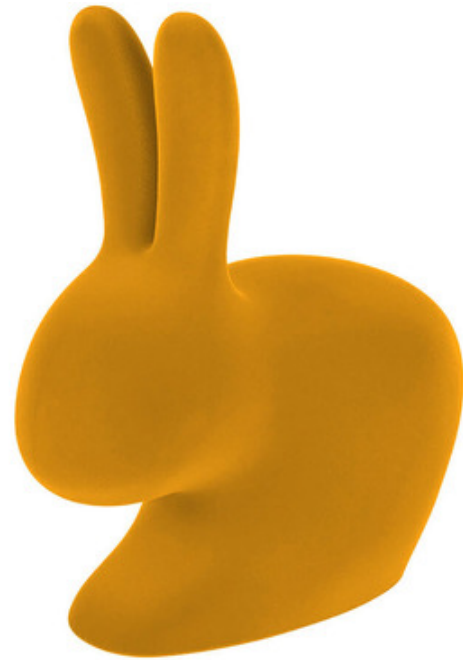

DESIGNER

Stefano Giovannoni

BRAND

Qeeboo

DESCRIPTION

The Rabbit Velvet Chair has immediately become a pop icon, a symbol of love and fertility, which brings good luck and good wishes. The silhouette of this chair, where the rabbit's ears become the backrest, adds a playful contemporary edge to your home. Rabbit can be used to sit leaning against the ears of the rabbit or on the opposite side, riding it and resting the forearms on his ears.

Shown in: Dark Gold

SHADE COLOR	N/A
BODY FINISH	Dark Gold
WATTAGE	N/A
DIMMER	N/A
DIMENSIONS	27.09"L x 15.55"W x 31.5"H
LAMP	N/A

SPEC # QEE979607

COMPANY

PROJECT

FIXTURE TYPE

APPROVED BY

DATE