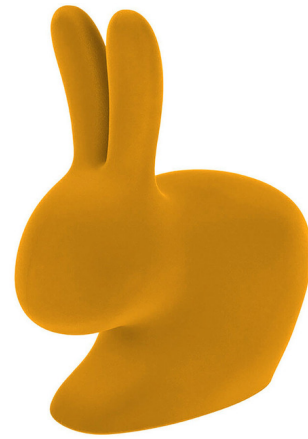

# Lightology

lightology.com  
866-954-4489  
05-21-26

Project: \_\_\_\_\_

Company: \_\_\_\_\_

Location: \_\_\_\_\_ Fixture Type: \_\_\_\_\_

SPEC #: **QEE979607**

Approved On: \_\_\_\_\_ Approved By: \_\_\_\_\_

## Rabbit Velvet Chair

By Qeeboo

### Description

The Rabbit Velvet Chair has immediately become a pop icon, a symbol of love and fertility, which brings good luck and good wishes. The silhouette of this chair, where the rabbit's ears become the backrest, adds a playful contemporary edge to your home. Rabbit can be used to sit leaning against the ears of the rabbit or on the opposite side, riding it and resting the forearms on his ears.

### Specifications

COLOR	N/A
BODY FINISH	Dark Gold
WATTAGE	N/A
DIMMER	N/A
DIMENSIONS	27.09"L x 15.55"W x 31.5"H
BULB	N/A

CLICK TO VIEW PRODUCT

Notes: