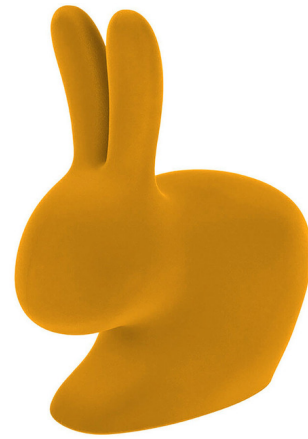

Lightology

lightology.com
866-954-4489
04-06-26

Project: _____

Company: _____

Location: _____ Fixture Type: _____

SPEC #: **QEE979607**

Approved On: _____ Approved By: _____

Rabbit Velvet Chair

By Qeeboo

Description

The Rabbit Velvet Chair has immediately become a pop icon, a symbol of love and fertility, which brings good luck and good wishes. The silhouette of this chair, where the rabbit's ears become the backrest, adds a playful contemporary edge to your home. Rabbit can be used to sit leaning against the ears of the rabbit or on the opposite side, riding it and resting the forearms on his ears.

Shown in dark gold

Specifications

COLOR	N/A
BODY FINISH	Dark Gold
WATTAGE	N/A
DIMMER	N/A
DIMENSIONS	27.09"L x 15.55"W x 31.5"H
BULB	N/A

CLICK TO VIEW PRODUCT

Notes: