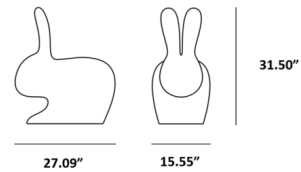

Rabbit Adult

CLICK TO VIEW PRODUCT

Notes: