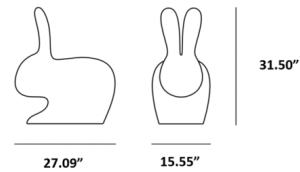

Rabbit Adult

CLICK TO VIEW PRODUCT

Notes: