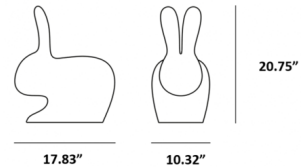

Rabbit Baby