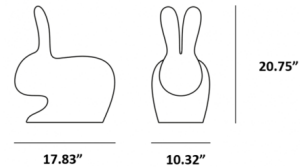

Rabbit Baby