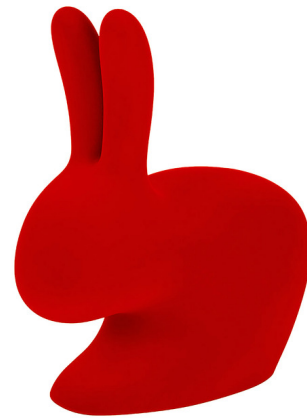

# Lightology

lightology.com  
866-954-4489  
05-24-26

Project: \_\_\_\_\_

Company: \_\_\_\_\_

Location: \_\_\_\_\_ Fixture Type: \_\_\_\_\_

SPEC #: **QEE979631**

Approved On: \_\_\_\_\_ Approved By: \_\_\_\_\_

## Rabbit Baby Velvet Chair

By Qeeboo

### Description

The Rabbit Baby Velvet Chair has immediately become a pop icon, a symbol of love and fertility, which brings good luck and good wishes. The silhouette of this chair, where the rabbit's ears become the backrest, adds a playful contemporary edge to your home. Designed in a dual variant, for adults and children, Rabbit is can be used to sit leaning against the ears of the rabbit or on the opposite side, riding it and resting the forearms on his ears.

### Specifications

COLOR	N/A
BODY FINISH	Red
WATTAGE	N/A
DIMMER	N/A
DIMENSIONS	17.83"L x 10.31"W x 20.75"H
BULB	N/A

CLICK TO VIEW PRODUCT

Notes: