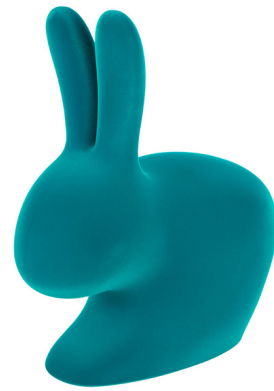

Lightology

lightology.com
866-954-4489
05-18-26

Project: _____

Company: _____

Location: _____ Fixture Type: _____

SPEC #: **QEE979646**

Approved On: _____ Approved By: _____

Rabbit Bookend Velvet

By Qeeboo

Description

The Rabbit Bookend Velvet has immediately become a pop icon, a symbol of love and fertility, which brings good luck and good wishes. The silhouette of this accessory adds a playful contemporary edge to your home. Hold up your favorite books with this extraordinary object.

Shown in turquoise

Specifications

COLOR	N/A
BODY FINISH	Turquoise
WATTAGE	N/A
DIMMER	N/A
DIMENSIONS	5.11"W x 9.64"H x 8.26"D
BULB	N/A

CLICK TO VIEW PRODUCT

Notes: