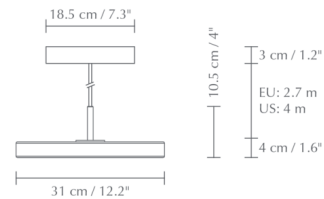

Lightology

lightology.com
866-954-4489
04-25-26

Project: _____

Company: _____

Location: _____ Fixture Type: _____

SPEC #: **VIT979861**

Approved On: _____ Approved By: _____

Asteria Pendant By Umage

Description

The Asteria Pendant marries design, technology, and craftsmanship into this sleek minimalist shape, perfect in your interior space. The lampshade, available in a variety of colors, is held with a metal fitting and finished with a PMMA diffuser with a black textile cord and black canopy. Note: Dimmable with CL dimmers, sold separately.

Specifications

COLOR . . . . . Saffron
BODY FINISH . . . . . Brass
WATTAGE 17W
DIMMER . . . . . Standard 120V
DIMENSIONS . . . . . 16.9"W x 5.5"H x 16.9"D
INTEGRATED LED MODULE . . . . . 1 x LED/17W/120V LED

Technical Information

COLOR RENDERING . . . . . 80 CRI
LAMP COLOR 3000K
LUMENS/WATT 52.94
LUMINOUS FLUX . . . . . 900 lumens

Shown in brass / saffron

CLICK TO VIEW PRODUCT

Notes: