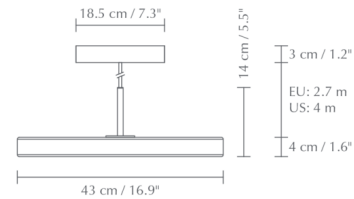

Shown in brass / saffron