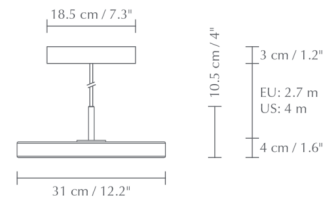

Lightology

lightology.com
866-954-4489
04-21-26

Project: _____

Company: _____

Location: _____ Fixture Type: _____

SPEC #: **VIT979864**

Approved On: _____ Approved By: _____

Asteria Pendant

By Umage

Description

The Asteria Pendant marries design, technology, and craftsmanship into this sleek minimalist shape, perfect in your interior space. The lampshade, available in a variety of colors, is held with a metal fitting and finished with a PMMA diffuser with a black textile cord and black canopy. Note: Dimmable with CL dimmers, sold separately.

Specifications

COLOR . . . . . Petrol Blue
BODY FINISH . . . . . Brass
WATTAGE 13W
DIMMER . . . . . Standard 120V
DIMENSIONS . . . . . 12.2"W x 4.2"H
INTEGRATED LED MODULE . . . . . 1 x LED/13W/120V LED

Technical Information

PRODUCT DIMENSIONS . . . . . Adjustable Cable Length: 157"
COLOR RENDERING . . . . . 80 CRI
LAMP COLOR 3000K
LUMENS/WATT 69.23
LUMINOUS FLUX . . . . . 900 lumens

Shown in brass / petrol blue

CLICK TO VIEW PRODUCT

Notes: