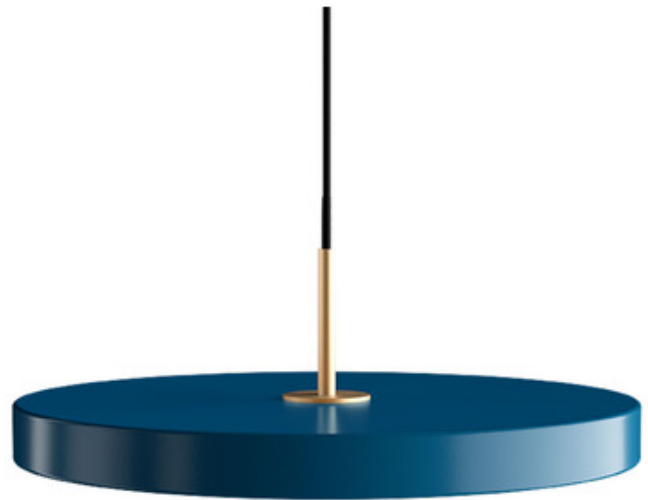

**DESIGNER** Soren Ravn Christensen  
**BRAND** Umage

**DESCRIPTION**

The Asteria Pendant marries design, technology, and craftsmanship into this sleek minimalist shape, perfect in your interior space. The lampshade, available in a variety of colors, is held with a metal fitting and finished with a PMMA diffuser with a black textile cord and black canopy. Note: Dimmable with CL dimmers, sold separately.

Shown in: Brass / Petrol Blue

<b>SHADE COLOR</b>	Petrol Blue
<b>BODY FINISH</b>	Brass
<b>WATTAGE</b>	13W
<b>DIMMER</b>	Standard 120V
<b>DIMENSIONS</b>	12.2"W x 4.2"H
<b>INTEGRATED LED MODULE</b>	
<b>LAMP</b>	1 x LED/13W/120V LED
<i>Technical Information</i>	
<b>LUMINOUS FLUX</b>	900 lumens
<b>LUMENS/WATT</b>	69.23
<b>LAMP COLOR</b>	3000K
<b>COLOR RENDERING</b>	80 CRI
<b>SPEC #</b>	VIT979864