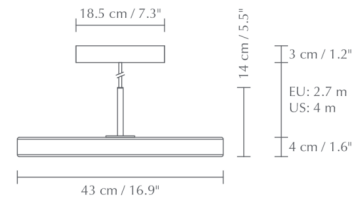

Shown in brass / petrol blue