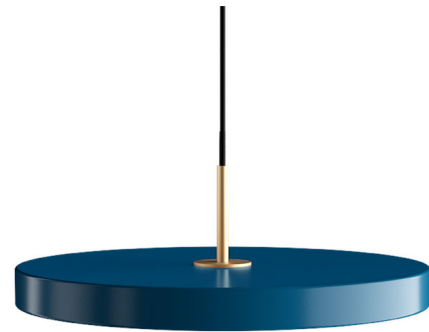

By Umage

Description

The Asteria Pendant marries design, technology, and craftsmanship into this sleek minimalist shape, perfect in your interior space. The lampshade, available in a variety of colors, is held with a metal fitting and finished with a PMMA diffuser with a black textile cord and black canopy. Note: Dimmable with CL dimmers, sold separately.

Specifications

COLOR Petrol Blue
 BODY FINISH Brass
 WATTAGE 13W
 DIMMER Standard 120V
 DIMENSIONS 12.2"W x 4.2"H
 INTEGRATED LED MODULE 1 x LED/13W/120V LED

Technical Information

PRODUCT DIMENSIONS Adjustable Cable Length: 157"
 COLOR RENDERING 80 CRI
 LAMP COLOR 3000K
 LUMENS/WATT 69.23
 LUMINOUS FLUX 900 lumens

Shown in brass / petrol blue

CLICK TO VIEW PRODUCT

Notes: