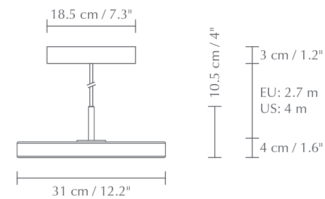

### Specifications

COLOR	Ruby
BODY FINISH	Brass
WATTAGE	13W
DIMMER	Standard 120V
DIMENSIONS	12.2"W x 4.2"H
INTEGRATED LED MODULE	1 x LED/13W/120V LED