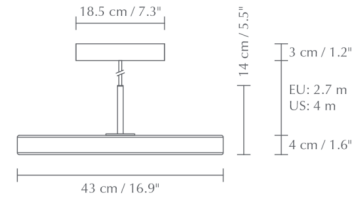

### Specifications

COLOR	Ruby
BODY FINISH	Brass
WATTAGE	13W
DIMMER	Standard 120V
DIMENSIONS	12.2"W x 4.2"H
INTEGRATED LED MODULE	1 x LED/13W/120V LED