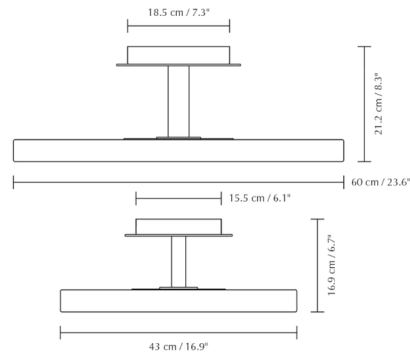

Lightology

lightology.com
866-954-4489
05-24-26

Project: _____

Company: _____

Location: _____ Fixture Type: _____

SPEC #: **VIT979867**

Approved On: _____ Approved By: _____

Asteria Semi Flush Ceiling Light By Umage

Description

The Asteria Semi Flush Ceiling Light marries design, technology, and craftsmanship into this sleek minimalist shape, perfect in your interior space. The lampshade is available with an acrylic diffuser in Anthracite or Pearl finish and is hung from a Brass base. A top panel also directs ambient light upwards towards the ceiling to create a warm atmosphere. UL listed.

Specifications

COLOR	Pearl
BODY FINISH	Brass
WATTAGE	36W
DIMMER	Low Voltage Electronic
DIMENSIONS	23.6"W x 8.3"H
INTEGRATED LED MODULE	1 x LED/36W/120V LED

Technical Information

COLOR RENDERING	82 CRI
LAMP COLOR	3000K
LUMENS/WATT	66.67
LUMINOUS FLUX	2400 lumens

Shown in brass / pearl

CLICK TO VIEW PRODUCT

Notes: