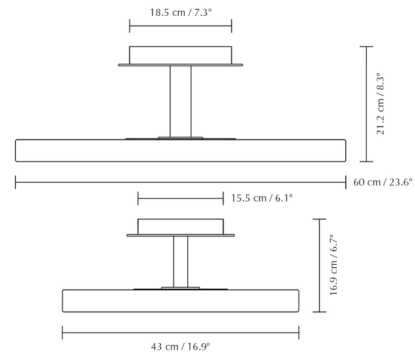

Shown in brass / anthracite

Specifications

COLOR	Anthracite
BODY FINISH	Brass
WATTAGE	36W
DIMMER	Low Voltage Electronic
DIMENSIONS	23.6"W x 8.3"H
INTEGRATED LED MODULE	1 x LED/36W/120V LED

Technical Information