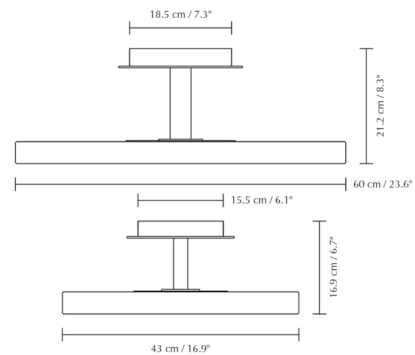

Shown in brass / anthracite

Specifications

| | |
|-----------------------|------------------------|
| COLOR | Anthracite |
| BODY FINISH | Brass |
| WATTAGE | 36W |
| DIMMER | Low Voltage Electronic |
| DIMENSIONS | 23.6"W x 8.3"H |
| INTEGRATED LED MODULE | 1 x LED/36W/120V LED |