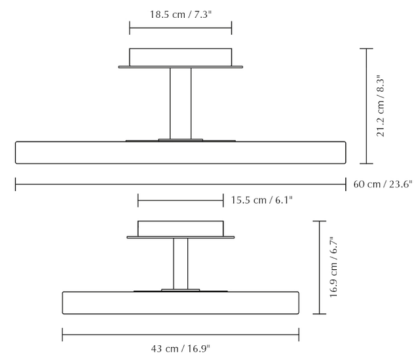

Shown in brass / anthracite