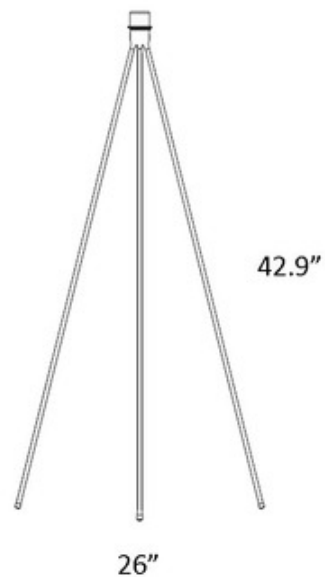

DESIGNER Soren Ravn Christensen
BRAND Umage

DESCRIPTION

The Aluvia Mini Tripod Floor Lamp brings the depths of the ocean, to the bustling city, passing through an enchanted forest all into one eclectic piece. Blades are made from aluminum and finished in Brushed Brass with a Black or White base finish. On/Off switch is located on the cord. UL listed. SHIPS FLAT, ASSEMBLY REQUIRED.

Shown in: Black / Brushed Brass

SHADE COLOR	Brushed Brass
BODY FINISH	Black
WATTAGE	15W
DIMMER	Not Included
DIMENSIONS	15.8"W x 54.8"H
LAMP	1 x A19/Medium (E26)/15W/120V LED
<i>Technical Information</i>	
PRODUCT DIMENSIONS	Cord: 57"
ITEM NUMBER	VIT979882