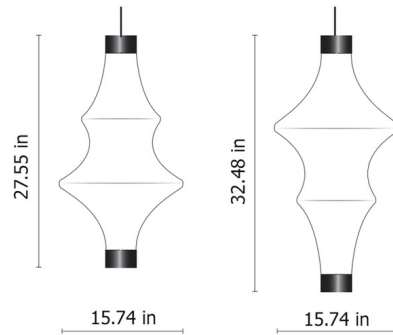

### Specifications

COLOR	White
BODY FINISH	Black
WATTAGE	27W
DIMMER	Low Voltage Electronic
DIMENSIONS	15.75"W x 27.56"H
INTEGRATED LED MODULE	3 x LED/9W/120V LED

### Technical Information

PRODUCT DIMENSIONS	Cable Length: 156"
LUMENS/WATT	150.00
LUMINOUS FLUX	1350 lumens

CLICK TO VIEW PRODUCT

Notes: