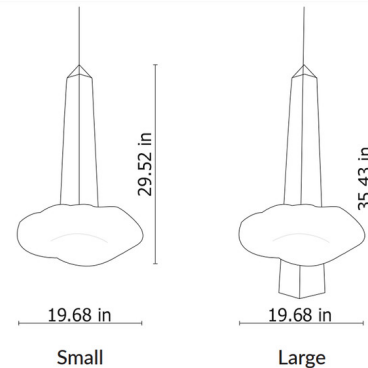

Description

The Through The Clouds Pendant takes inspiration from a daydream. Delicate glass clouds float above the viewer, suggesting a different point of view. Obelisks protrude from the clouds, a nod to the ancient Egyptians who worshipped the obelisk as a symbol of Ra' the sun god, creator and giver of all life. Available in two sizes and finished in either Green or Red. Canopy diameter 5 inches. Comes with 13 feet of cable to customize length. CE listed.

Shown in red / frosted

Specifications

COLOR	Frosted
BODY FINISH	Red
WATTAGE	N/A
DIMMER	Low Voltage Electronic
DIMENSIONS	19.68"W x 29.52"H
BULB NOT INCLUDED	LED/120V LED

CLICK TO VIEW PRODUCT

Notes: