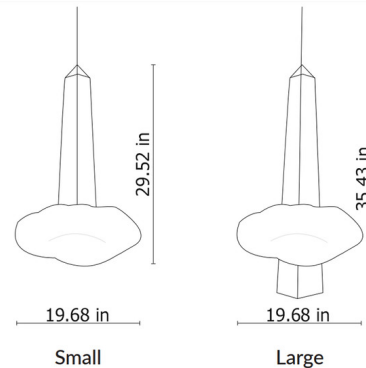

Description

The Through The Clouds Pendant takes inspiration from a daydream. Delicate glass clouds float above the viewer, suggesting a different point of view. Obelisks protrude from the clouds, a nod to the ancient Egyptians who worshipped the obelisk as a symbol of Ra' the sun god, creator and giver of all life. Available in two sizes and finished in either Green or Red. Canopy diameter 5 inches. Comes with 13 feet of cable to customize length. CE listed.

Shown in red / frosted

Specifications

COLOR	Frosted
BODY FINISH	Red
WATTAGE	N/A
DIMMER	Low Voltage Electronic
DIMENSIONS	19.68"W x 29.52"H
BULB NOT INCLUDED	LED/120V LED

CLICK TO VIEW PRODUCT

Notes: