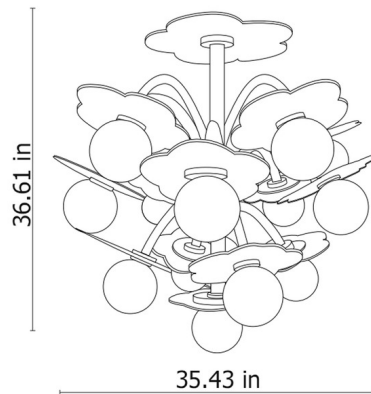

By Wonderglass

Description

The Clover Chandelier is formed of carefully hand-crafted semi-opaque Pulegoso glass balls and cast glass petals. Inspired by Mahdavi's obsession with flowers, the glass medium perfectly captures their fragility, whilst retaining Mahdavi's iconic style. The stylised, almost cartoon-like flower shapes are a homage to the artist's childhood heroes in pop culture. Limited edition, only 8 units exist. Canopy diameter 5 inches. Comes with 13 feet of cable to customize length. CE listed.

Shown in black / green

Specifications

COLOR	Green
BODY FINISH	Black
WATTAGE	67.5W
DIMMER	Low Voltage Electronic
DIMENSIONS	35.43"W x 36.61"H
INTEGRATED LED MODULE	N/A

Technical Information

LUMENS/WATT	100.00
LUMINOUS FLUX	450 lumens