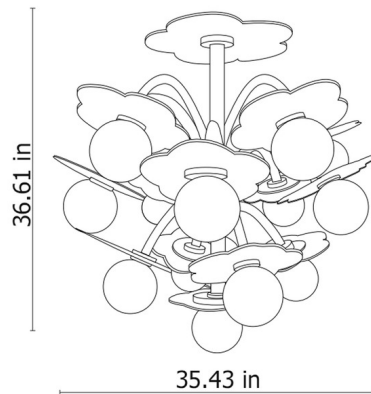

### Description

The Clover Chandelier is formed of carefully hand-crafted semi-opaque Pulegoso glass balls and cast glass petals. Inspired by Mahdavi's obsession with flowers, the glass medium perfectly captures their fragility, whilst retaining Mahdavi's iconic style. The stylised, almost cartoon-like flower shapes are a homage to the artist's childhood heroes in pop culture. Limited edition, only 8 units exist. Canopy diameter 5 inches. Comes with 13 feet of cable to customize length. CE listed.

### Specifications

COLOR	Green
BODY FINISH	Black
WATTAGE	67.5W
DIMMER	Low Voltage Electronic
DIMENSIONS	35.43"W x 36.61"H
INTEGRATED LED MODULE	N/A