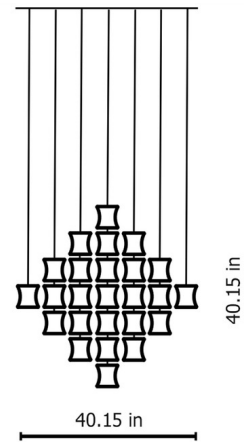

Shown in antique bronze / smoky grey

Specifications

COLOR Smoky Grey
BODY FINISH Antique Bronze
WATTAGE 125W
DIMMER Low Voltage Electronic
DIMENSIONS 40.15"W x 40.15"H x 40.15"D
INTEGRATED LED MODULE 25 x LED/5W/24V LED

Technical Information

LAMP COLOR 2700K
LUMENS/WATT 1,056.00
LUMINOUS FLUX 5280 lumens

CLICK TO VIEW PRODUCT

Notes: