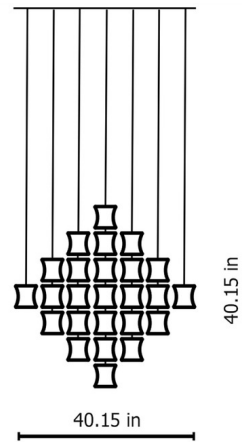

Shown in antique bronze / smoky grey

Specifications

COLOR Smoky Grey
BODY FINISH Antique Bronze
WATTAGE 125W
DIMMER Low Voltage Electronic
DIMENSIONS 40.15"W x 40.15"H x 40.15"D
INTEGRATED LED MODULE 25 x LED/5W/24V LED

Technical Information

LAMP COLOR 2700K
LUMENS/WATT 1,056.00
LUMINOUS FLUX 5280 lumens

CLICK TO VIEW PRODUCT

Notes: