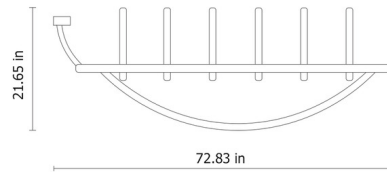

Shown in gold / multicolor

Specifications

| | |
|-----------------------|-----------------------------|
| COLOR | Multicolor |
| BODY FINISH | Gold |
| WATTAGE | N/A |
| DIMMER | Not Included |
| DIMENSIONS | 72.83"W x 21.65"H x 14.76"D |
| INTEGRATED LED MODULE | N/A |

Technical Information

| | |
|--------------------|------------------|
| PRODUCT DIMENSIONS | Cord Length: 78" |
|--------------------|------------------|

CLICK TO VIEW PRODUCT

Notes: