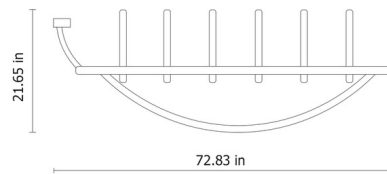

### Specifications

COLOR	Multicolor
BODY FINISH	Gold
WATTAGE	N/A
DIMMER	Not Included
DIMENSIONS	72.83"W x 21.65"H x 14.76"D
INTEGRATED LED MODULE	N/A

### Technical Information

PRODUCT DIMENSIONS	Cord Length: 78"
--------------------	------------------

CLICK TO VIEW PRODUCT

Notes: