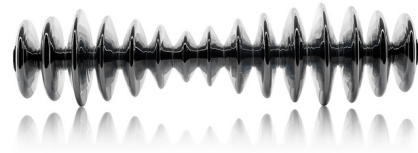

Lightology

lightology.com
866-954-4489
07-07-26

Project: _____

Company: _____

Location: _____ Fixture Type: _____

SPEC #: **WON979952**

Approved On: _____ Approved By: _____

Echoes Illuminated Sculpture

By Wonderglass

CE

Description

The Echoes Illuminated Sculpture is inspired by the origins of the universe. Echoes is an illuminated sculpture comprised of a series of glass discs fusing glass with sound to produce a stimulating soundscape, evocative of the gravitational waves coming from black holes. Integrated speakers combine with integrated LEDs to deliver a truly stunning work of functional art. Extremely limited, only 8 units have been produced. CE listed.

Shown in black

Specifications

COLOR	N/A
BODY FINISH	Black
WATTAGE	N/A
DIMMER	Not Included
DIMENSIONS	70.87"W x 19.69"H
INTEGRATED LED MODULE	N/A

Technical Information

LUMENS/WATT	35.56
LUMINOUS FLUX	3200 lumens