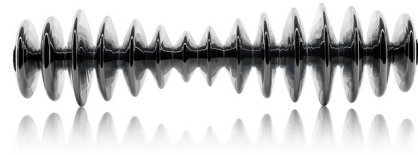

## Echoes Illuminated Sculpture

By Wonderglass

CE

### Description

The Echoes Illuminated Sculpture is inspired by the origins of the universe. Echoes is an illuminated sculpture comprised of a series of glass discs fusing glass with sound to produce a stimulating soundscape, evocative of the gravitational waves coming from black holes. Integrated speakers combine with integrated LEDs to deliver a truly stunning work of functional art. Extremely limited, only 8 units have been produced. CE listed.

### Specifications

COLOR	N/A
BODY FINISH	Black
WATTAGE	N/A
DIMMER	Not Included
DIMENSIONS	70.87"W x 19.69"H
INTEGRATED LED MODULE	N/A